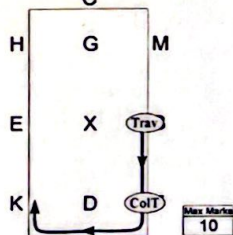

Max Marks
10

4.

KXM Change rein at medium
tro
M Collected trot