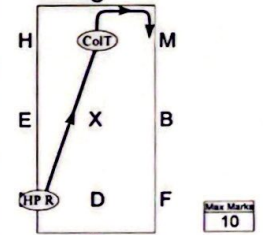

8.

HXF Change rein at medium
tro
F Collected trot

Max Marks
10

9.

KG Half-pass right
C Track right

Max Marks
10

10.

MXK Extended walk
K Collected walk
A Down centre line

Max Marks
10 x 2

11.

X Collected canter left

Max Marks
10

12.

C Track left
HEKA Collected canter

Max Marks
10