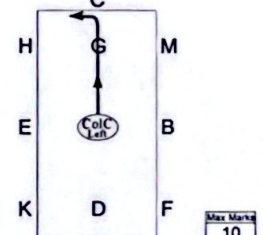

HD Half-pass left
A Track right

Max Marks
10

6.

E Half circle right 10 metres
X diameter to X
Half circle left 10 metres
diameter to B

Max Marks
10

7.

BM Travers

Max Marks
10

8.

HXF Change rein at medium
tro
F Collected trot

Max Marks
10

9.

KG Half-pass right
C Track right

Max Marks
10

10.

MXK Extended walk
K Collected walk
A Down centre line

Max Marks
10 x 2

11.

X Collected canter left

Max Marks
10

12.

C Track left
HEKA Collected canter

Max Marks
10