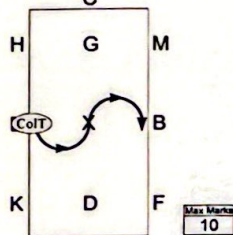

Arena 20m x 40m
Approximate time 5 minutes

1.

A Enter at collected trot
X Halt. Immobility. Salute.
C Proceed at collected trot
Track left

Max Marks
10

2.

E Half circle left 10 metres
X diameter to X
Half circle right 10 metres
diameter to B

HD Half-pass left
A Track right

Max Marks
10

6.

E Half circle right 10 metres
X diameter to X
Half circle left 10 metres
diameter to B

Max Marks
10

7.

BM Travers

Max Marks
10

Max Marks
10 x 2

11.

X Collected canter left

Max Marks
10

12.

C Track left
HEKA Collected canter

Max Marks
10