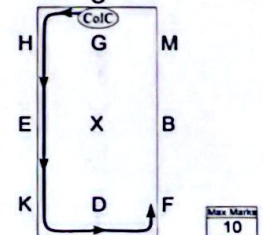

8.

HXF Change rein at medium
tro
F Collected trot

Max Marks
10

9.

KG Half-pass right
C Track right

Max Marks
10

10.

MXK Extended walk
K Collected walk
A Down centre line

Max Marks
10 x 2

11.

X Collected canter left

Max Marks
10

12.

C Track left
HEKA Collected canter

Max Marks
10