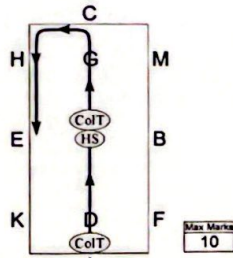

Arena 20m x 40m
Approximate time 5 minutes

1.

A Enter at collected trot
X Halt. Immobility. Salute.
C Proceed at collected trot
Track left

Max Marks
10

2.

E Half circle left 10 metres
X diameter to X
Half circle right 10 metres
diameter to B

HD Half-pass left
A Track right

Max Marks
10

6.

E Half circle right 10 metres
X diameter to X
Half circle left 10 metres
diameter to B

Max Marks
10

7.

BM Travers

Max Marks
10

8.

HXF Change rein at medium
tro
F Collected trot

Max Marks
10

9.

KG Half-pass right
C Track right

Max Marks
10

10.

MXK Extended walk
K Collected walk
A Down centre line

Max Marks
10 x 2

11.

X Collected canter left

Max Marks
10

12.

C Track left
HEKA Collected canter

Max Marks
10