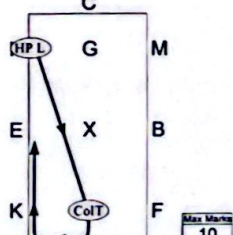

Arena 20m x 40m
Approximate time 5 minutes

1.

A Enter at collected trot
X Halt. Immobility. Salute.
C Proceed at collected trot
Track left

Max Marks
10

2.

E Half circle left 10 metres
X diameter to X
Half circle right 10 metres
diameter to B

HD Half-pass left
A Track right

Max Marks
10

6.

E Half circle right 10 metres
X diameter to X
Half circle left 10 metres
diameter to B

Max Marks
10

7.

BM Travers

Max Marks
10

8.

HXF Change rein at medium
tro
F Collected trot

Max Marks
10

9.

KG Half-pass right
C Track right

Max Marks
10

10.

MXK Extended walk
K Collected walk
A Down centre line

Max Marks
10 x 2

11.

X Collected canter left

Max Marks
10

12.

C Track left
HEKA Collected canter

Max Marks
10